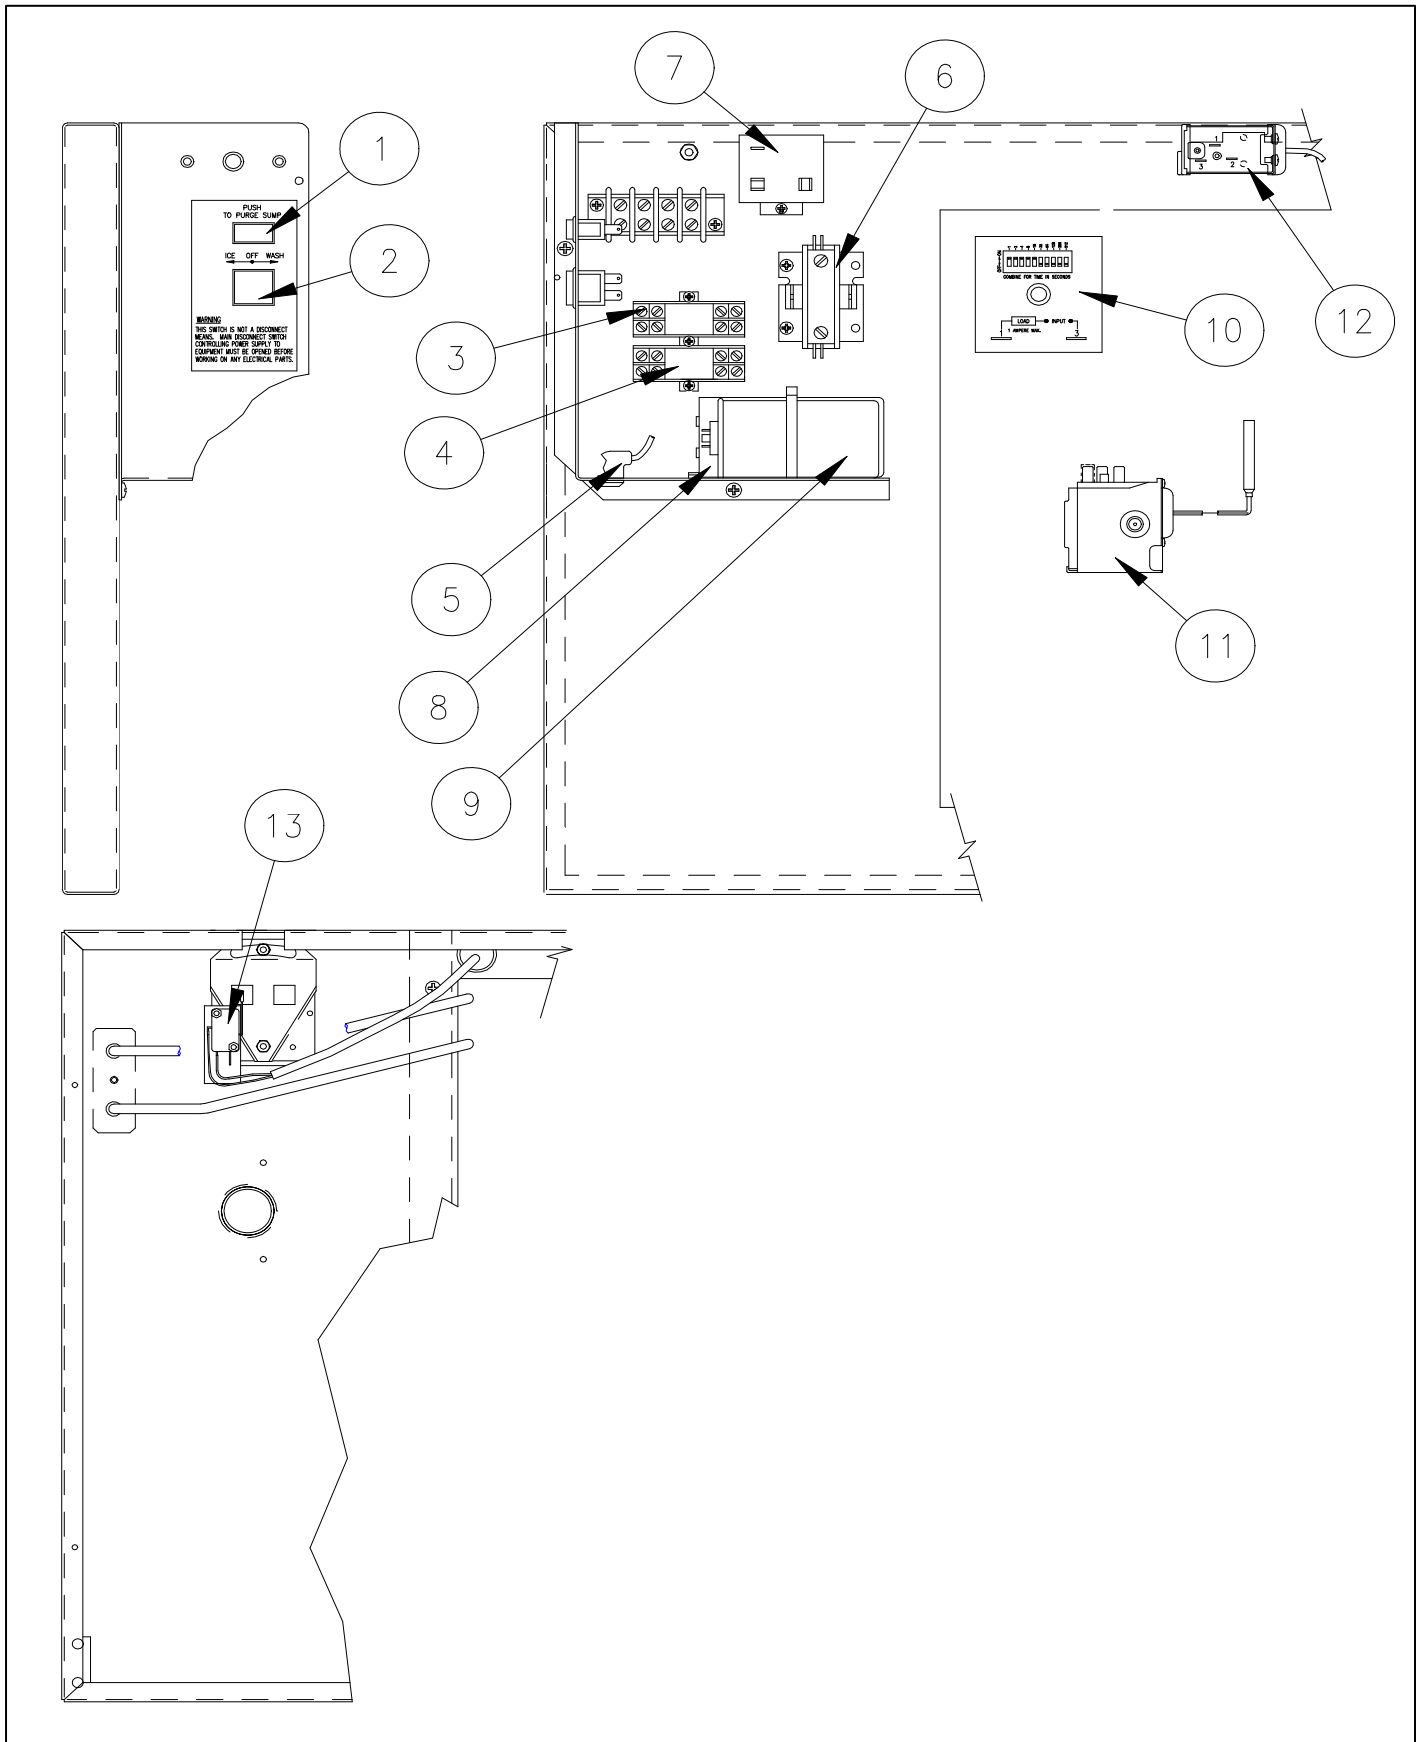

Item	Model Number					Description
No.	ICE0250	ICE0400	ICE0406	ICE0500	ICE0606	
1	1051208-01	1051208-01	1051208-01	1051208-01	1051208-01	Purge Switch 9101139-03 is NLA
2	9101349-01	9101349-01	9101349-01	9101349-01	9101349-01	ON-OFF-WASH Switch*
3	9101083-01	9101083-01	9101083-01	9101083-01	9101083-01	Relay Socket
4	9101084-01	9101084-01	9101084-02	9101084-01	9101084-02	Relay
5	9101218-12	9101218-12	9101218-12	9101218-12	9101218-12	Water Pump Cord
6	9101002-07	9101002-03	9101002-04	9101002-03	9101002-04	Contactora
7	9181004-27	9181010-14	9181004-07	9181010-12	9181010-12	Compressor Start Relay
8	9181003-39	9181003-17	9181003-05	9181003-26	9181003-26	Start Capacitor
9	N/A	N/A	N/A	9181009-17	9181009-11	Run Capacitor
10	9101148-01	9101148-01	9101148-01	9101148-01	9101148-01	Timer
11	9041104-101A	9041104-101A	9041104-101A	9041104-101A	9041104-101A	Low Pressure Timer Initiate
12	N/A	N/A	N/A	9041040-01	9041040-01	Pump Down Control
13	9101124-02	9101124-02	9101124-02	9101124-02	9101124-02	Bin Switch

Note* 9101195-01 ON-OFF-WASH switch is NLA

Item	Model Number			Description
No.	ICE0305	ICE0405	ICE0605	
1	1051208-01	1051208-01	1051208-01	Purge Switch 9101139-03 is NLA
2	9101349-01	9101349-01	9101349-01	ON-OFF-WASH Switch* 9101195-01 is NLA
3	9101083-01	9101083-01	9101083-01	Relay Socket
4	9101084-02	9101084-02	9101084-02	Relay
5	9101218-12	9101218-12	9101218-12	Water Pump Cord
6	9101002-04	9101002-04	9101002-04	Contactora
7	9181004-04	9181004-04	9181010-10	Compressor Start Relay
8	9181003-08	9181003-08	9181003-33	Start Capacitor
9	N/A	N/A	9181009-11	Run Capacitor
10	9101148-01	9101148-01	9101148-01	Timer
11	9041104-101A	9041104-101A	9041104-101A	Low Pressure Timer Initiate
12	N/A	N/A	9041040-01	Pump Down Control
13	9101124-02	9101124-02	9101124-02	Bin Switch

Note* 9101195-01 ON-OFF-WASH switch is NLA

Compressor Components **Bold=NLA**

Model Number					Description
ICE0250	ICE0400	ICE0406	ICE0500	ICE0606	
9181121-11	9181086-11	9181086-12	9181085-12	9181112-11	Compressor
9181005-37	9181005-12	9181005-26	9181005-22	Internal	Overload
9181004-27	9181010-14	9181004-07	9181010-12	9181010-12	Relay
9181003-39	9181003-17	9181003-05	9181003-26	9181003-26	Start Capacitor
N/A	N/A	N/A	9181009-17	9181009-11	Run Capacitor

Model Number			Description
ICE0305	ICE0405	ICE0605	
9181088-11	9181088-11	9181112-12	Compressor
9181005-26	9181005-26	Internal	Overload
9181004-04	9181004-04	9181010-10	Relay
9181003-08	9181003-08	9181003-33	Start Capacitor
N/A	N/A	9181009-11	Run Capacitor