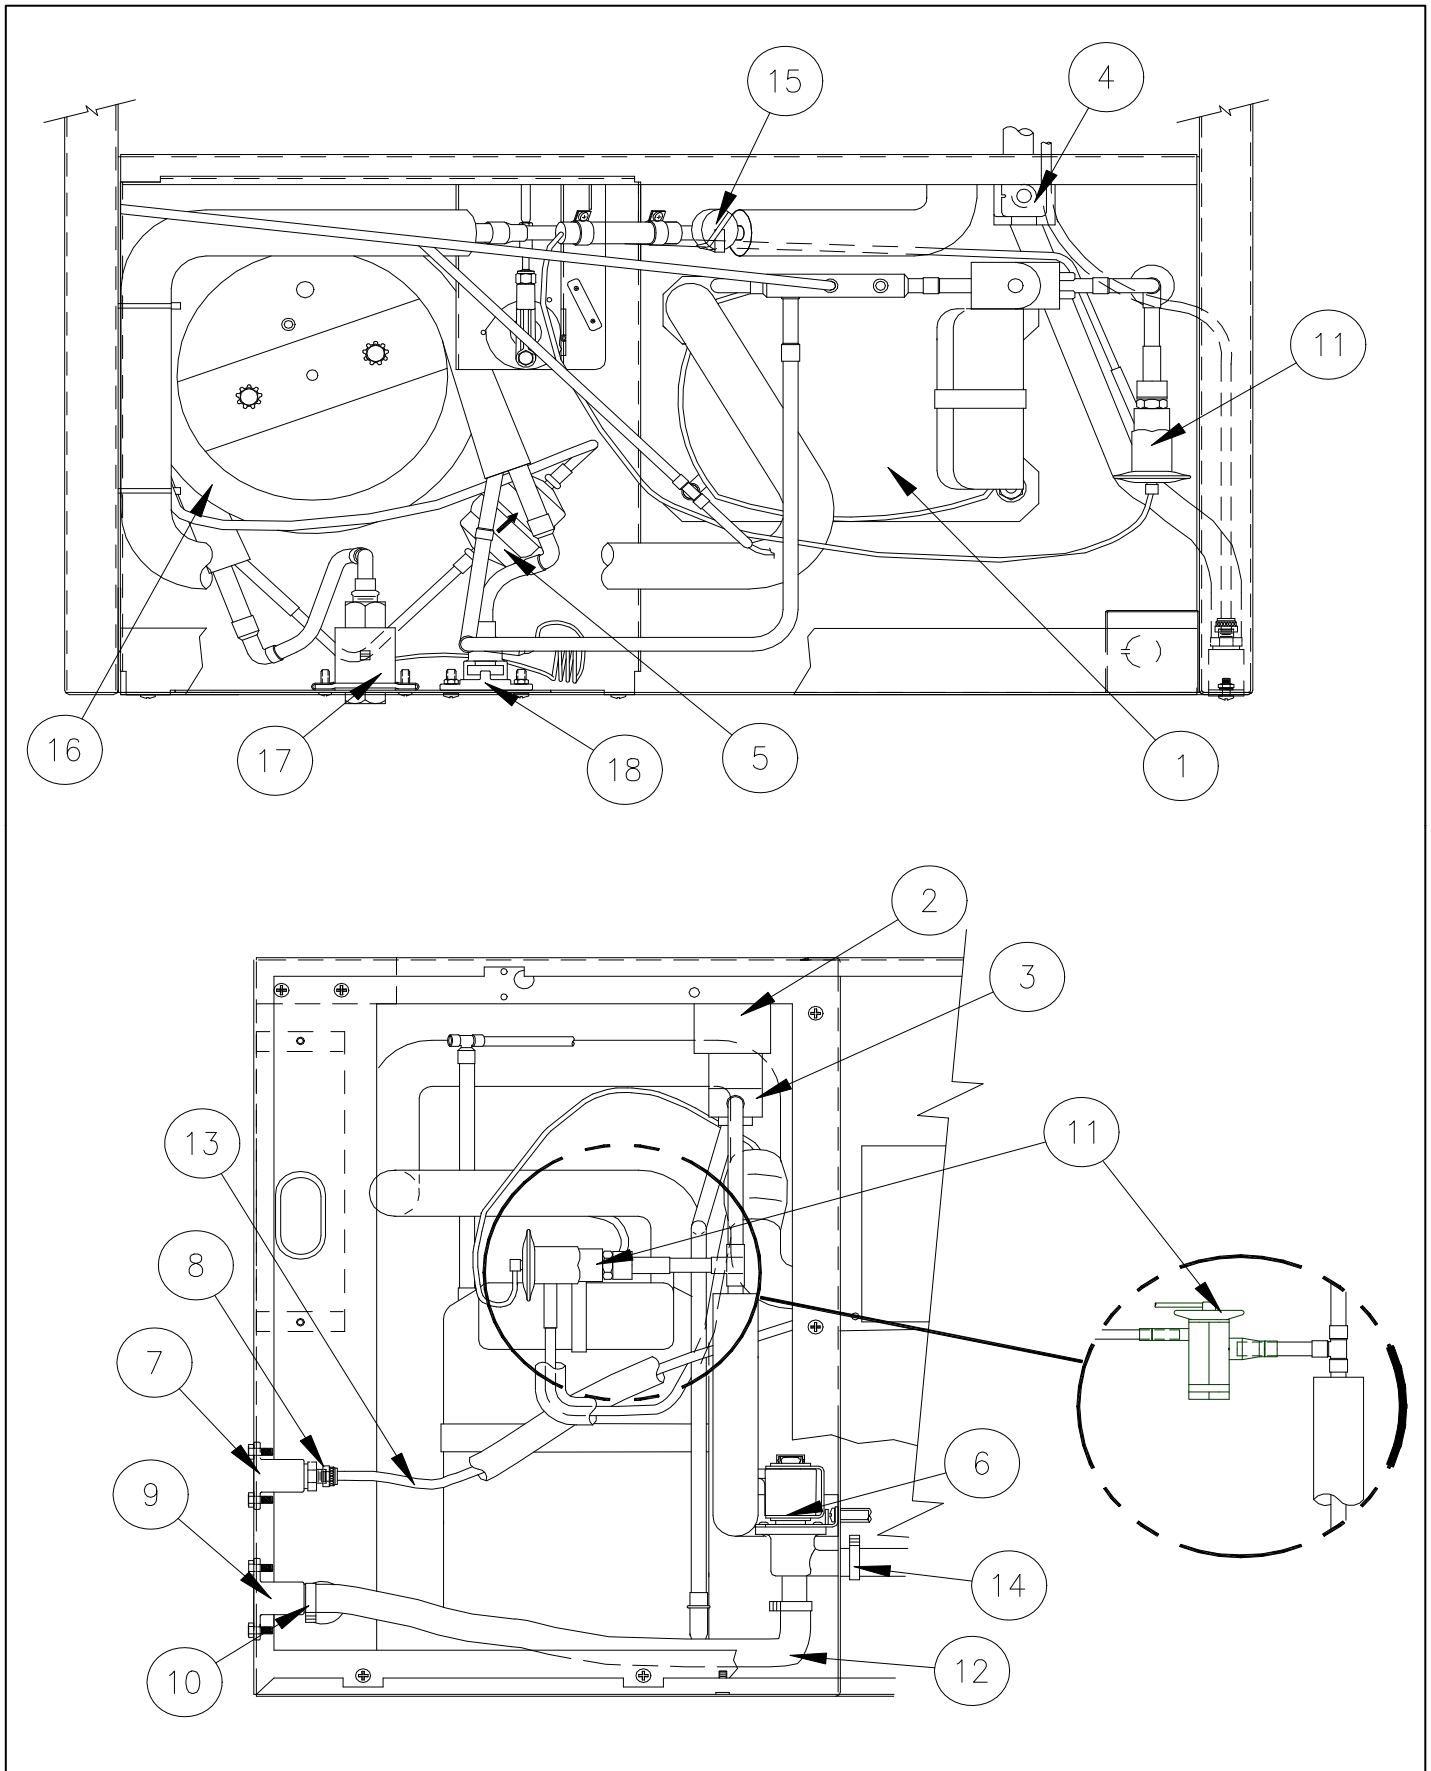

ICE Series Service Parts

Water Cooled

Item		Model Number				Description
No.	ICE0250	ICE0400	ICE0406	ICE0500	ICE0606	
1	9181117-11	9181086-11	9181086-12	9181085-12	9181112-11	Compressor Bold=NLA
1	9181121-11					Compressor Beg. Rev 2
2	9151123-03	9151123-03	9151123-04	9151123-03	9151123-04	Hot Gas Valve Coil
3	9151123-01	9151123-01	9151123-01	9151123-01	9151123-01	Hot Gas Valve Body
4	9041104-101A	9041104-101A	9041104-101A	9041104-101A	9041104-101A	Low Pressure Control
5	9151163-01	9151163-01	9151163-01	9151163-01	9151163-01	Filter Drier
6	9041105-01	9041105-01	9041105-02	9041105-01	9041105-02	Purge Valve - 9041086 is NLA
6.1	9041105-101	9041105-101	9041105-101	9041105-101	9041105-101	Purge Valve Mounting Bracket
7	9091074-01	9091074-01	9091074-01	9091074-01	9091074-01	Drop Adapter
8	9091083-01	9091083-01	9091083-01	9091083-01	9091083-01	Water Inlet Fitting
9	9091119-01	9091119-01	9091119-01	9091119-01	9091119-01	Purge Drain Fitting
10	9021010-03	9021010-03	9021010-03	9021010-03	9021010-03	Clamp
11	9151006-21	9151006-08	9151006-08	9151006-08	9151006-08	Expansion Valve
11	9151154-01					Expansion Valve (Beg. Ser. F3)
11		9151149-01	9151149-01	9151149-01		Expansion Valve (Beg. Ser. K1)
11					9151151-01	Expansion Valve (Beg. Ser. B2)
12	9051280-01	9051280-01	9051280-01	9051280-01	9051280-01	Purge Drain Hose
13	6021032-01	6021032-01	6021032-01	6021032-01	6021032-01	Tube (2.17 Ft.)
14	9021010-04	9021010-04	9021010-04	9021010-04	9021010-04	Clamp
15	9041087-03	9041087-03	9041087-03	9041087-03	9041087-03	High Temp Safety
16	9141061-01	9141023-01	9141024-01	9141024-01	9141024-01	Water Condenser
17	9041059-01	9041059-01	9041059-01	9041059-01	9041059-01	Water Valve
18	9091063-02	9091063-02	9091063-02	9091063-02	9091063-02	Drop Adapter 1/2"

Note: When installing a 9041105 Series Purge Valve the 9041105-101 Mounting Bracket is required.

Item		Model Number			Description
No.	ICE0305	ICE0405	ICE0605		
1	9101088-11	9181088-11	9181112-12	Compressor Bold=NLA	
2	9151123-04	9151123-04	9151123-04	Hot Gas Valve Coil	
3	9151123-01	9151123-01	9151123-01	Hot Gas Valve Body	
4	9041104-101A	9041104-101A	9041104-101A	Low Pressure Control	
5	9151163-01	9151163-01	9151163-01	Filter Drier	
6	9041105-02	9041105-02	9041105-02	Purge Valve - 9041086 is NLA	
6.1	9041105-101	9041105-101	9041105-101	Purge Valve Mounting Bracket	
7	9091074-01	9091074-01	9091074-01	Drop Adapter	
8	9091083-01	9091083-01	9091083-01	Water Inlet Fitting	
9	9091119-01	9091119-01	9091119-01	Purge Drain Fitting	
10	9021010-03	9021010-03	9021010-03	Clamp	
11	9161006-16	9151006-08	9151006-08	Expansion Valve	
11	9151154-01			Expansion Valve (Beg. Ser. F3)	
11		9151149-01		Expansion Valve (Beg. Ser. K1)	
11			9151151-01	Expansion Valve (Beg. Ser. B2)	
15	9041087-03	9041087-03	9041087-03	High Temp Safety	
16	9141061-01	9141024-01	9141024-01	Water Condenser	
17	9041059-01	9041059-01	9041059-01	Water Valve	
18	9091063-02	9091063-02	9091063-02	Drop Adapter 1/2"	

Note: When installing a 9041105 Series Purge Valve the 9041105-101 Mounting Bracket is required.