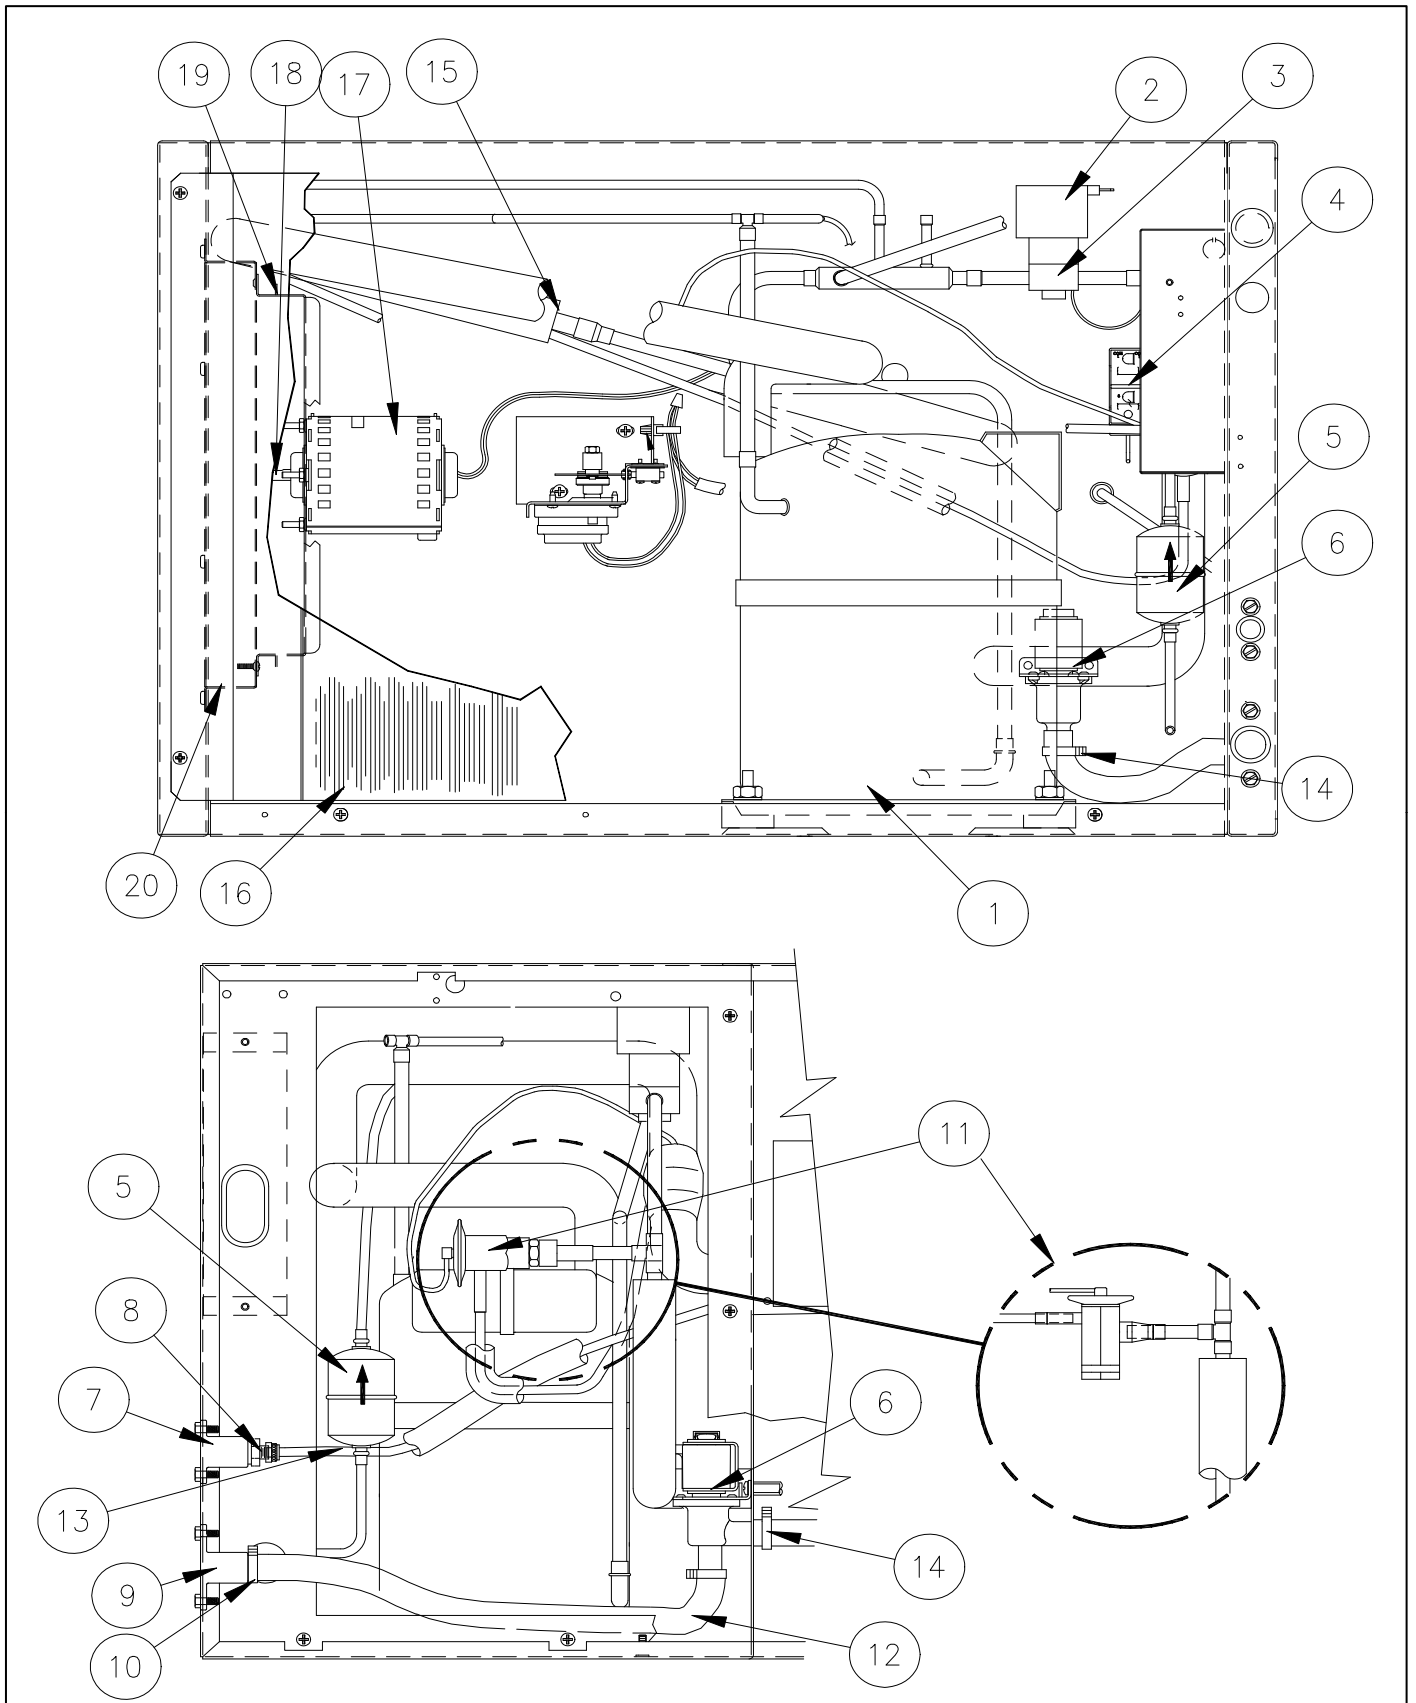

ICE Series Service Parts

Air Cooled

Item No.	Model Number					Description
	ICE0250	ICE0400	ICE0406	ICE0500	ICE0606	
1	9181117-11	9181086-11	9181086-12	9181085-12	9181112-11	Compressor Bold=NLA
1	9181121-11					Compressor Beg. Rev 2
2	9151123-03	9151123-03	9151123-04	9151123-03	9151123-04	Hot Gas Valve Coil
3	9151123-01	9151123-01	9151123-01	9151123-01	9151123-01	Hot Gas Valve Body
4	9041104-101A	9041104-101A	9041104-101A	9041104-101A	9041104-101A	Low Pressure Control
5	9151163-01	9151163-01	9151163-01	9151163-01	9151163-01	Filter Drier
6	9041105-01	9041105-01	9041105-02	9041105-01	9041105-02	Purge Valve - 9041086 is NLA
6.1	9041105-101	9041105-101	9041105-101	9041105-101	9041105-101	Purge Valve Mounting Bracket
7	9091074-01	9091074-01	9091074-01	9091074-01	9091074-01	Drop Adapter
8	9091083-01	9091083-01	9091083-01	9091083-01	9091083-01	Water Inlet Fitting
9	9091140-01	9091140-01	9091140-01	9091140-01	9091140-01	Purge Drain Fitting
10	9021010-03	9021010-03	9021010-03	9021010-03	9021010-03	Clamp
11	9151006-16	9151006-08	9151006-08	9151006-08	9151006-08	Expansion Valve
11	9151154-01					Expansion Valve (Beg. Ser. F3)
11		9151149-01	9151149-01	9151149-01		Expansion Valve (Beg. Ser. K1)
11					9151151-01	Expansion Valve (Beg. Ser. B2)
12	9051280-01	9051280-01	9051280-01	9051280-01	9051280-01	Purge Drain Hose
13	6021032-01	6021032-01	6021032-01	6021032-01	6021032-01	Tube (2.17 Ft.)
14	9021010-04	9021010-04	9021010-04	9021010-04	9021010-04	Clamp
15	9041087-03	9041087-03	9041087-03	9041087-03	9041087-03	High Temp Safety
16	9141104-01	9141106-01	9141106-01	9141113-01	9141113-01	Air Condenser
16				9141120-01		Air Cond Beg Ser E217-07212-Z
16					9141120-01	Air Cond Beg Ser F2
17	1051209-01	1051209-01		1051209-01		Fan Motor 9161089-02 is NLA AO Smith
17			1051209-03		1051209-03	Fan Motor 9161089-03 is NLA AO Smith
18	9131332-02	9131332-02	9131332-02	9131332-02	9131332-02	Fan Blade For 9161089 Fan Motor
19	3012527-01	3012527-01	3012527-01	3012527-01	3012527-01	Fan Motor Bracket For 9161089 Motor
17	9161124-01	9161124-01	9161124-03	9161124-01	9161124-03	Fan Motor In Kit, EM&S, 1051209
18	9131383-01	9131383-01	9131383-01	9131383-01	9131383-01	Fan Blade in Kit, 1051209
19	3013252-01	3013252-01	3013252-01	3013252-01	3013252-01	Fan Motor Bracket in Kit, 1051209
20	3012526-01	3012526-01	3012526-01	3012526-01	3012526-01	Fan Shroud

Note: When installing a 9041105 Series Purge Valve the 9041105-101 Mounting Bracket is required.