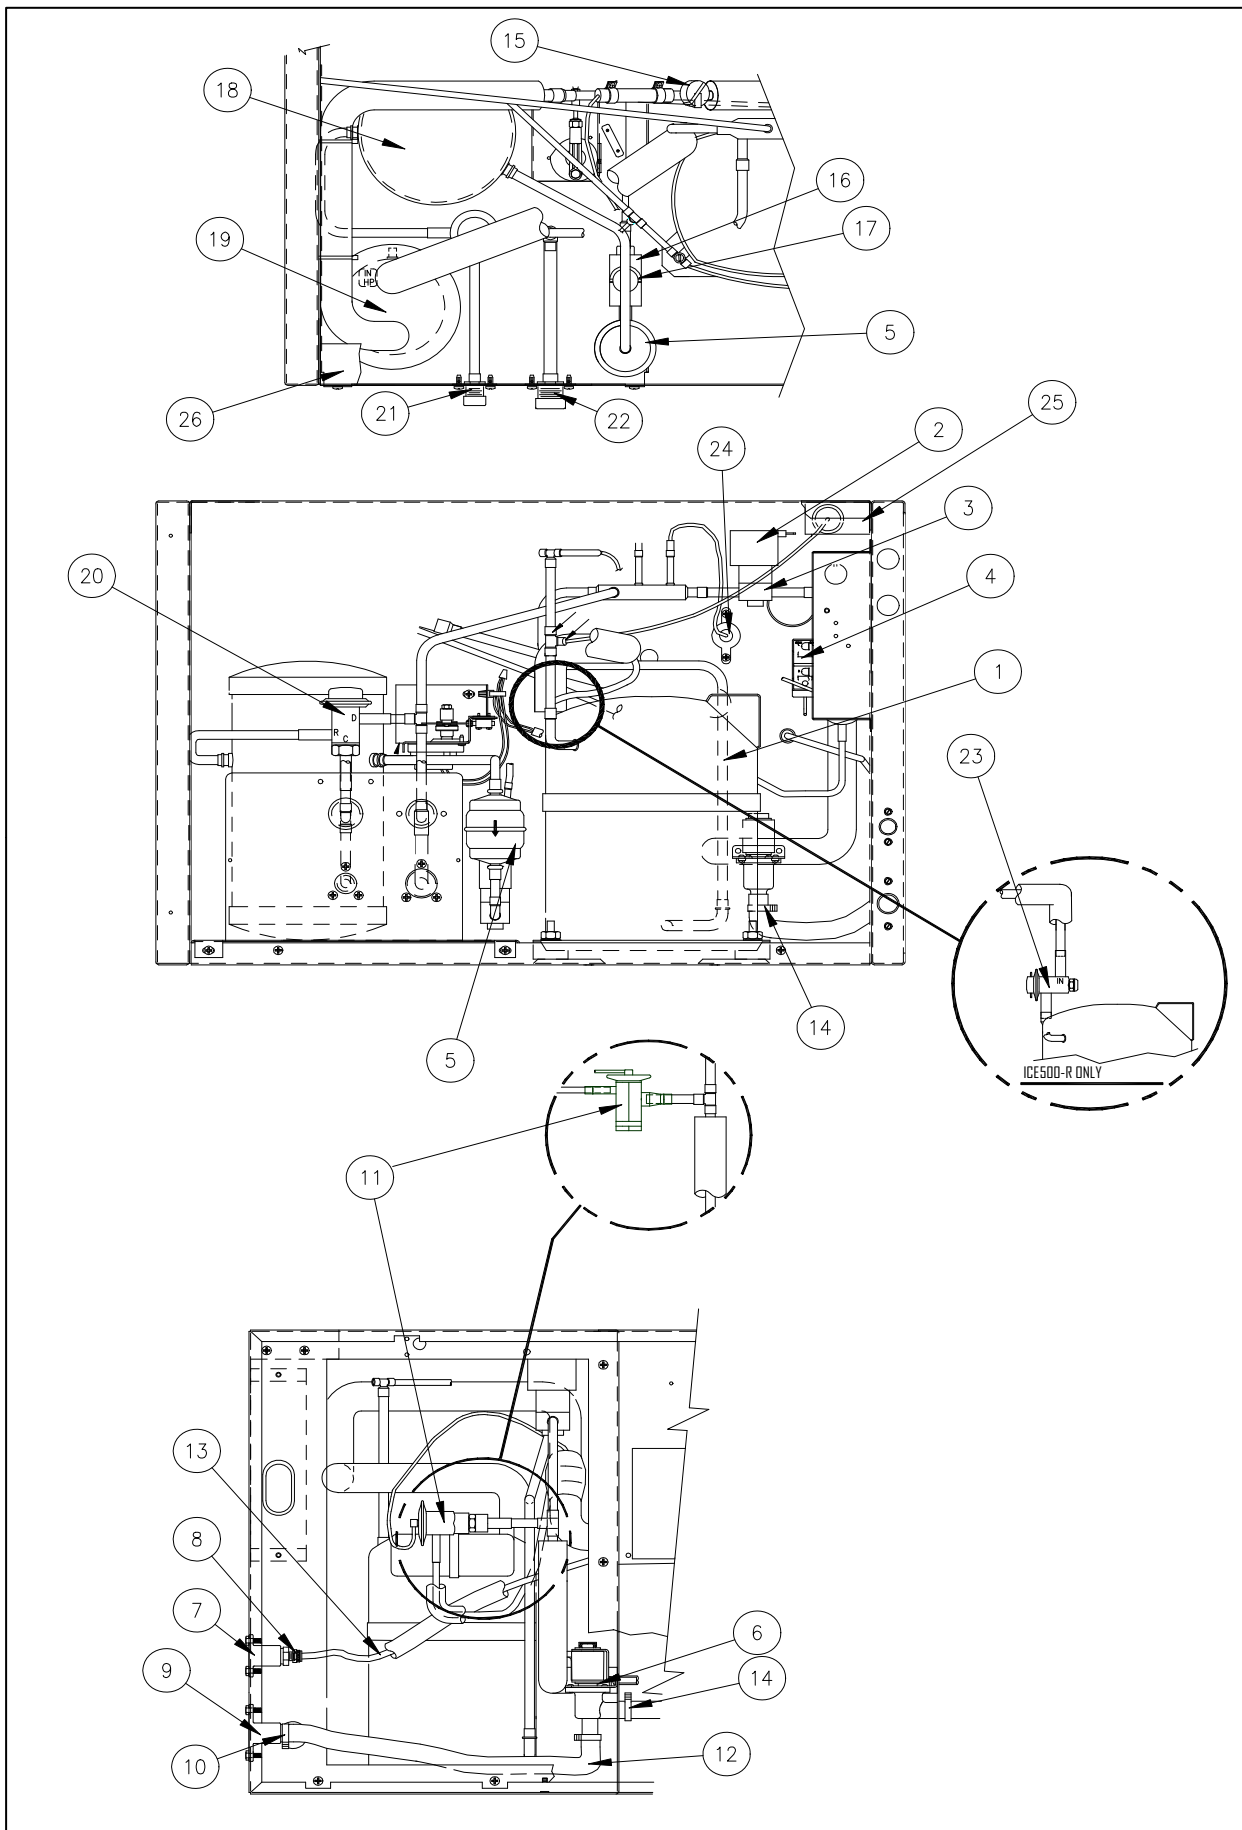

Item		Model Number			Description
No.	ICE0500		ICE0605	ICE0606	
1	9181085-12		9181112-12	9181112-11	Compressor
2	9151123-03		9151123-04	9151123-04	Hot Gas Valve Coil
3	9151123-01		9151123-01	9151123-01	Hot Gas Valve Body
4	9041104-101A		9041104-101A	9041104-101A	Low Pressure Control
5	9151163-03		9151163-03	9151163-03	Filter Drier
6	9041105-01		9041105-02	9041105-02	Purge Valve - 9041086 is NLA
6.1	9041105-101		9041105-101	9041105-101	Purge Valve Mounting Bracket
7	9091074-01		9091074-01	9091074-01	Drop Adapter
8	9091083-01		9091083-01	9091083-01	Water Inlet Fitting
9	9091119-01		9091119-01	9091119-01	Purge Drain Fitting
10	9021010-03		9021010-03	9021010-03	Clamp
11	9151006-08		9151006-08	9151006-08	Expansion Valve
11	9151149-01				Expansion Valve (Beg. Ser. K1)
11			9151151-01	9151151-01	Expansion Valve (Beg. Ser. B2)
12	9051280-01		9051280-01	9051280-01	Purge Drain Hose
13	6021032-01		6021032-01	6021032-01	Tube (2.17 Ft.)
14	9021010-04		9021010-04	9021010-04	Clamp
15	9041087-03		9041087-03	9041087-03	High Temp Safety
16	9151123-02		9151123-02	9151123-02	Liquid Line Solenoid Body
17	9151123-03		9151123-04	9151123-04	Liquid Line Solenoid Coil
18	9151074-01		9151074-01	9151074-01	Receiver
19	2091197-01		N/A	N/A	Accumulator
20	9151027-04		9151027-04	9151027-04	Mixing Valve
21	9091001-11		9091001-11	9091001-11	Remote Fitting 3/8"
22	9091001-12		9091001-12	9091001-12	Remote Fitting 1/2"
23	9151086-01		N/A	N/A	CPR Valve
24	9041051-04		9041051-04	9041051-04	High Pressure Control
25	9041040-01		9041040-01	9041040-01	Pump Down Control
26	3012724-01		3012724-01	3012724-01	Rear Brace

Note: When installing a 9041105 Series Purge Valve the 9041105-101 Mounting Bracket is required.