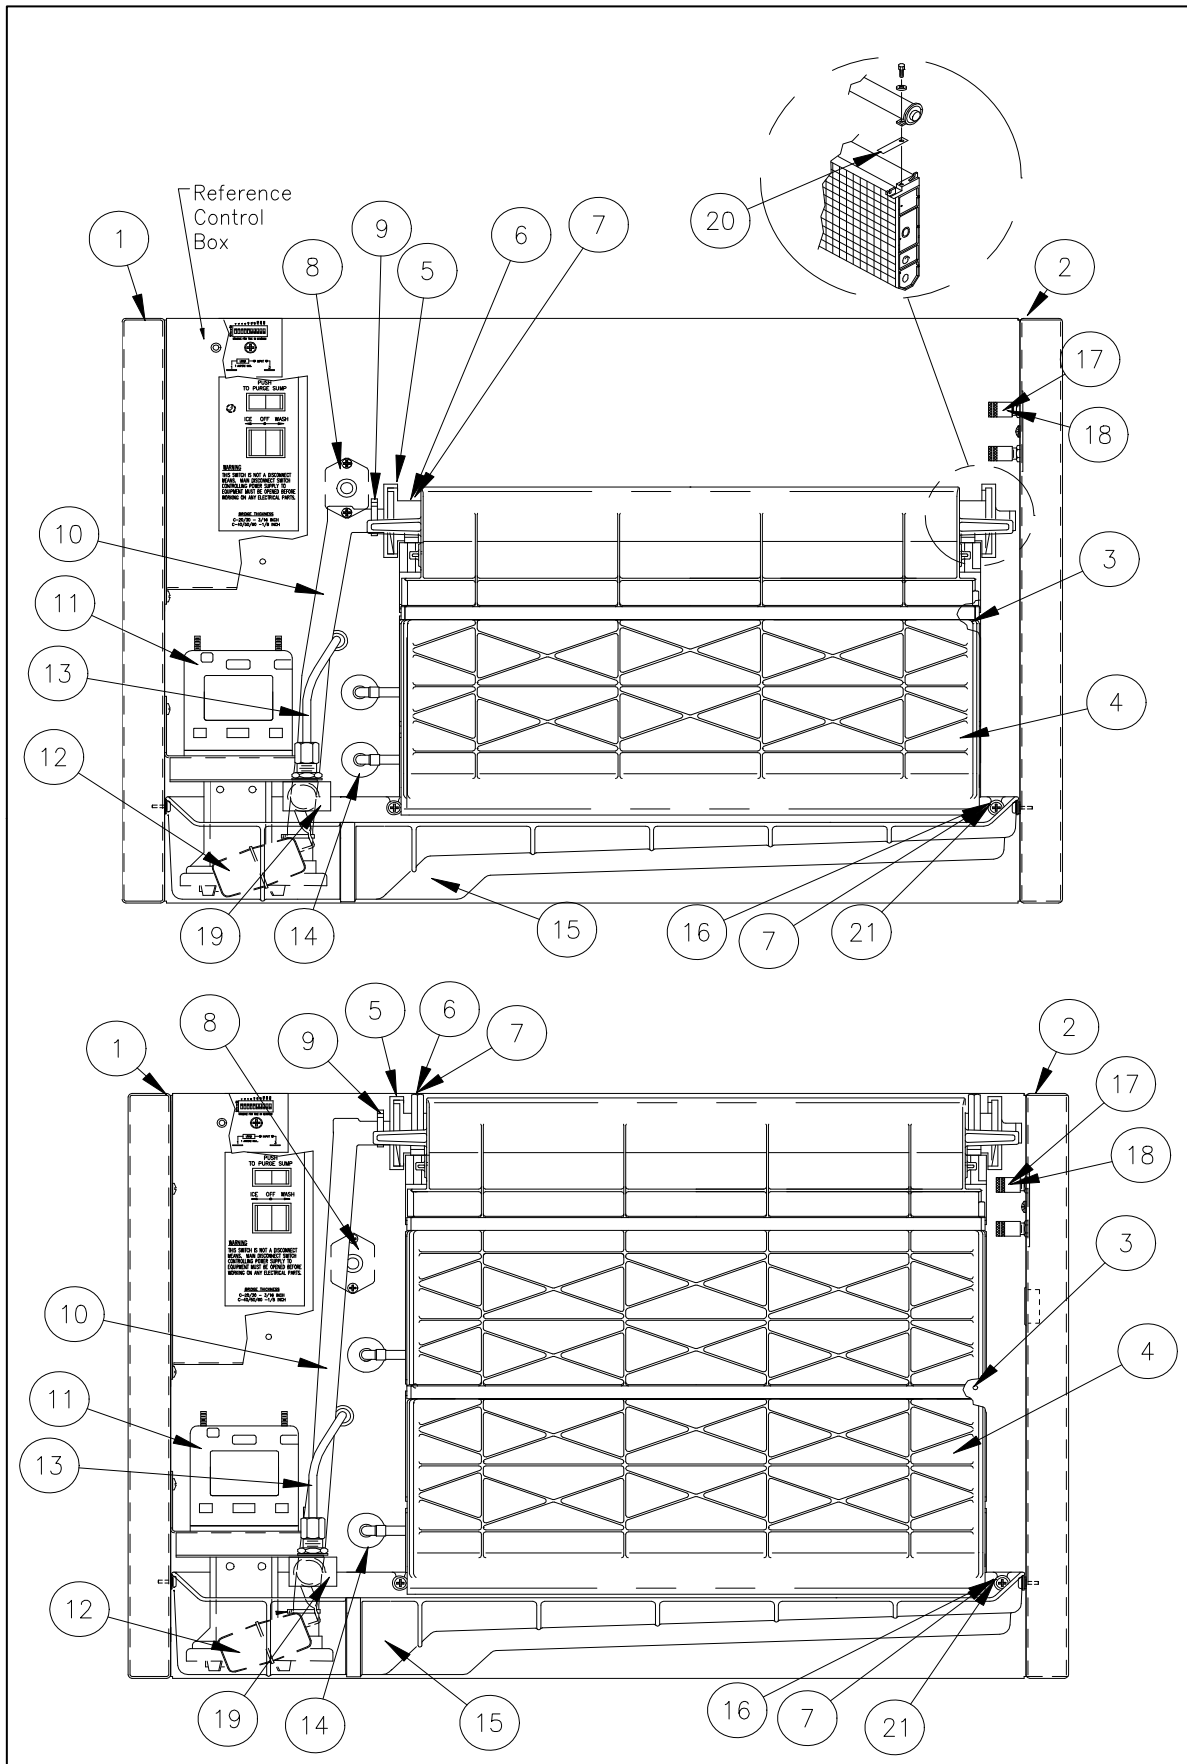

***Note: Cabinet Panels are NO LONGER AVAILABLE**

ICE Series Service Parts

Front Interior

Item		Model Number				Description
No.	ICE0250	ICE0400	ICE0406	ICE0500	ICE0606	
1	2021524-01	2021524-01	2021524-01	2021524-01	2021524-01	Left Hand Frame Panel
2	2021523-01	2021523-01	2021523-01	2021523-01	2021523-01	Right Hand Frame Panel
3	2051156-81	2051148-81	2051148-81	2051148-81	2051148-81	Evaporator-Full Cube
3	2051156-82	2051148-82	2051148-82	2051148-82	2051148-82	Evaporator-Half Cube
4	9051154-07	9051154-08	9051154-08	9051154-08	9051154-08	Evaporator Splash Curtain
5	2041338-01	2041338-01	2041338-01	2041338-01	2041338-01	Water Distribution Tube
6	9031122-01	9031122-01	9031122-01	9031122-01	9031122-01	Thumb Screw
7	9031004-19	9031004-19	9031004-19	9031004-19	9031004-19	Rubber Washer
8	9041051-04	9041051-04	9041051-04	9041051-04	9041051-04	High Pressure Control
9	9021010-04	9021010-04	9021010-04	9021010-04	9021010-04	Clamp
10	9051142-02	9051142-01	9051142-01	9051142-01	9051142-01	Water Pump Tube
11	9161076-01	9161076-01	9161076-02	9161076-01	9161076-02	Water Pump
	3012509-01	3012509-01	3012509-01	3012509-01	3012509-01	Water Pump Bracket
12	9131111-101	9131111-101	9131111-101	9131111-101	9131111-101	Float, Includes Fittings
13	6021032-01	6021032-01	6021032-01	6021032-01	6021032-01	Water Float Tube (26")
14	9051001-09	9051001-09	9051001-09	9051001-09	9051001-09	Snap Bushing
15	9051537-01	9051537-01	9051537-01	9051537-01	9051537-01	Water Return Trough
16	9031046-24	9031046-24	9031046-24	9031046-24	9031046-24	Water Return Trough Screw
17	9091086-02	9091086-02	9091086-02	9091086-02	9091086-02	Valve Core
18	9091086-03	9091086-03	9091086-03	9091086-03	9091086-03	Valve Cap
19	9131026-02	9131026-02	9131026-02	9131026-02	9131026-02	Caplug
20	3012747-01	N/A	N/A	N/A	N/A	Bracket Curtain Stopper
21	9031141-01	9031141-01	9031141-01	9031141-01	9031141-01	Plastic Nut Insert