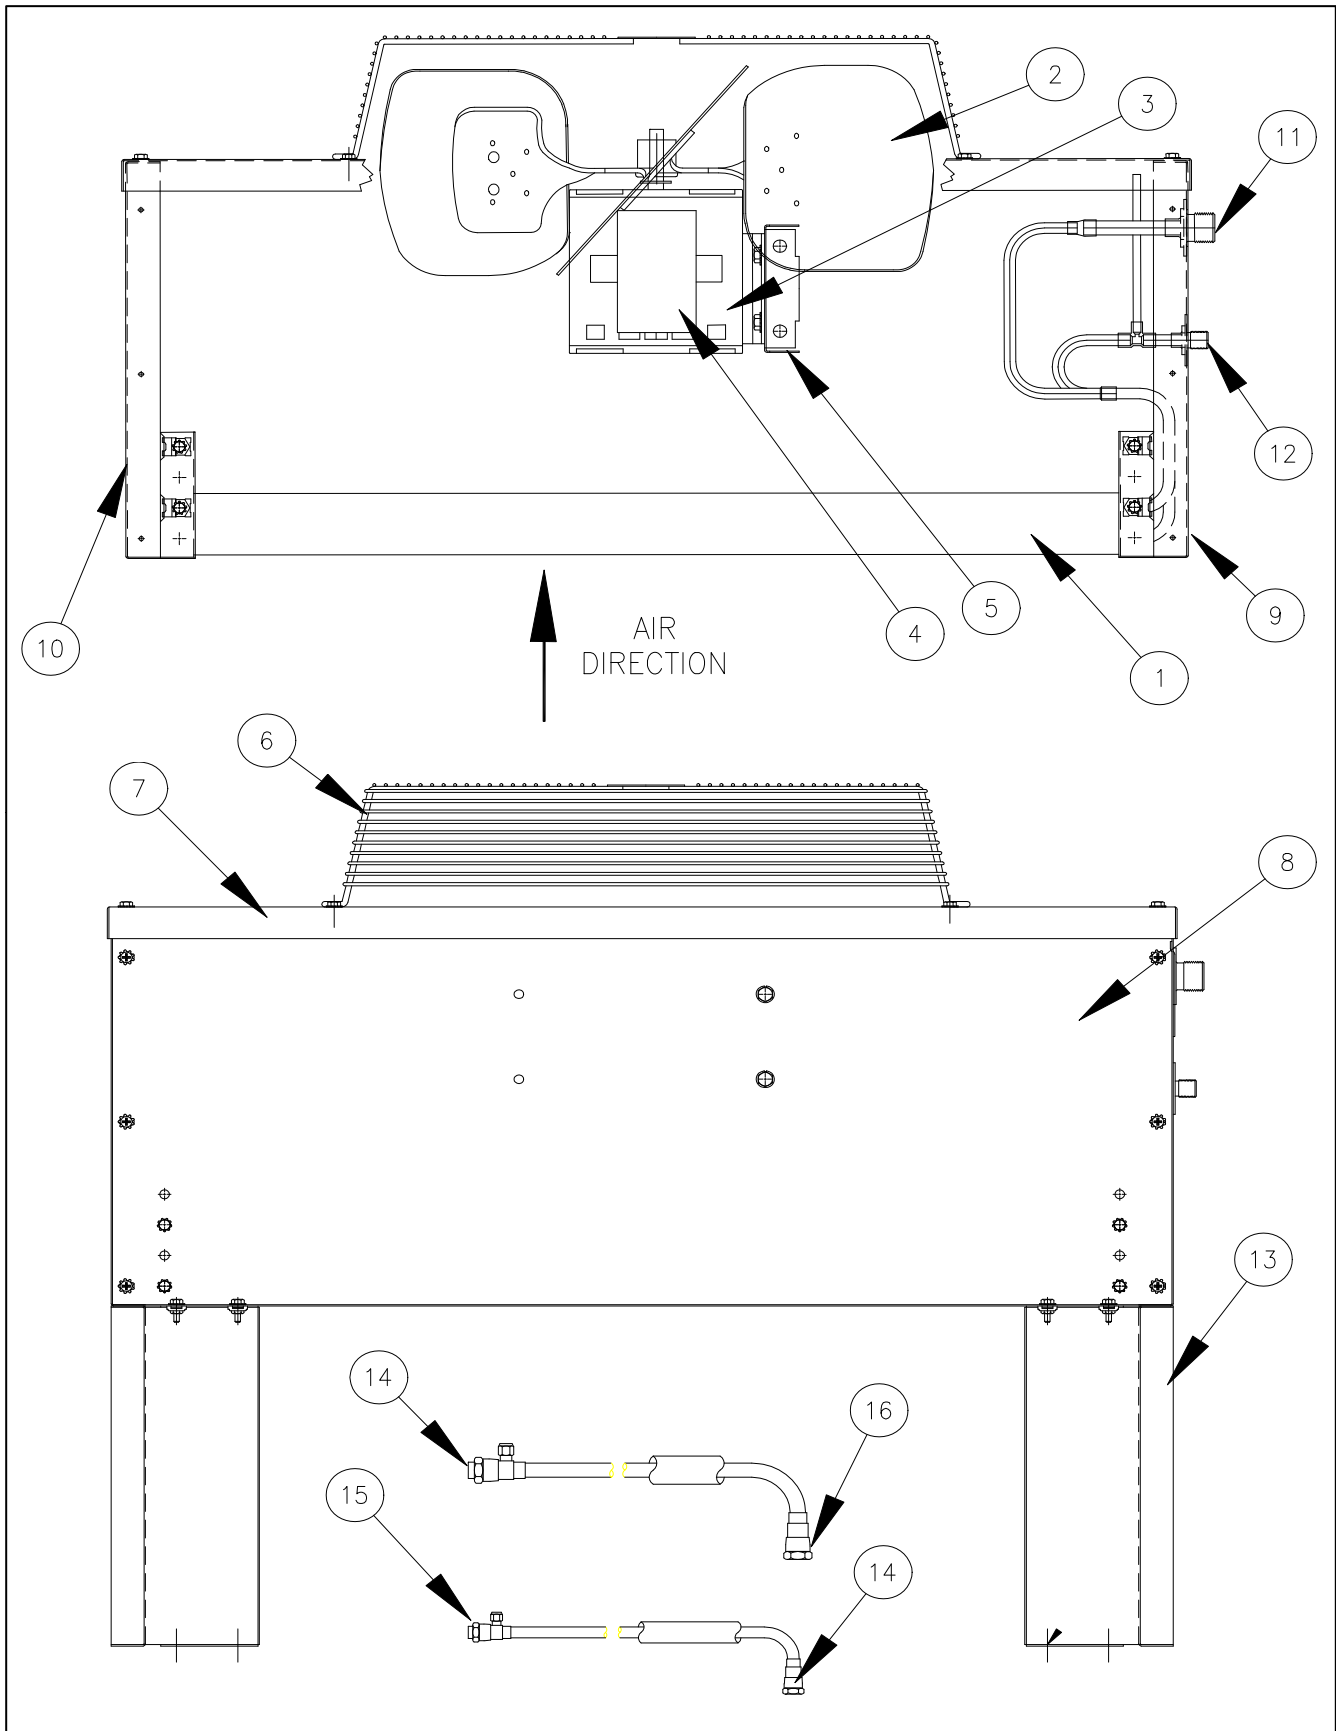

ICE Series Service Parts

Remote Condenser

Item		Model Number			Description
No.	ICE0605		ICE0500	ICE0606	
	ERC1062		ERC1002	ERC1062	
1	9141108-01		9141108-01	9141108-01	Condenser
2	9131357-01		9131357-01	9131357-01	Fan Blade
3	9161110-02		9161110-01	9161110-02	Fan Motor
4	9161110-92		9161110-91	9161110-92	Capacitor
5	3012802-01		3012802-01	3012802-01	Fan Motor Brace
6	9131356-01		9131356-01	9131356-01	Fan Guard
7	3012806-01		3012806-01	3012806-01	Top Panel
8	3012793-01		3012793-01	3012793-01	Side Panel
9	3012804-01		3012804-01	3012804-01	Front Panel
10	3012805-01		3012805-01	3012805-01	Rear Panel
11	9091001-07		9091001-07	9091001-07	Coupling Half-Bulkhead-1/2"
12	9091001-01		9091001-01	9091001-01	Coupling Half-Bulkhead-3/8"
13	3012795-01		3012795-01	3012795-01	Mounting Leg
14	9091001-10		9091001-10	9091001-10	Lineset Fitting with Port 1/2"
15	9091001-04		9091001-04	9091001-04	Lineset Fitting with Port 3/8"
16	9091001-08		9091001-08	9091001-08	Lineset Fitting without Port 1/2"
17	9091001-02		9091001-02	9091001-02	Lineset Fitting without Port 3/8"