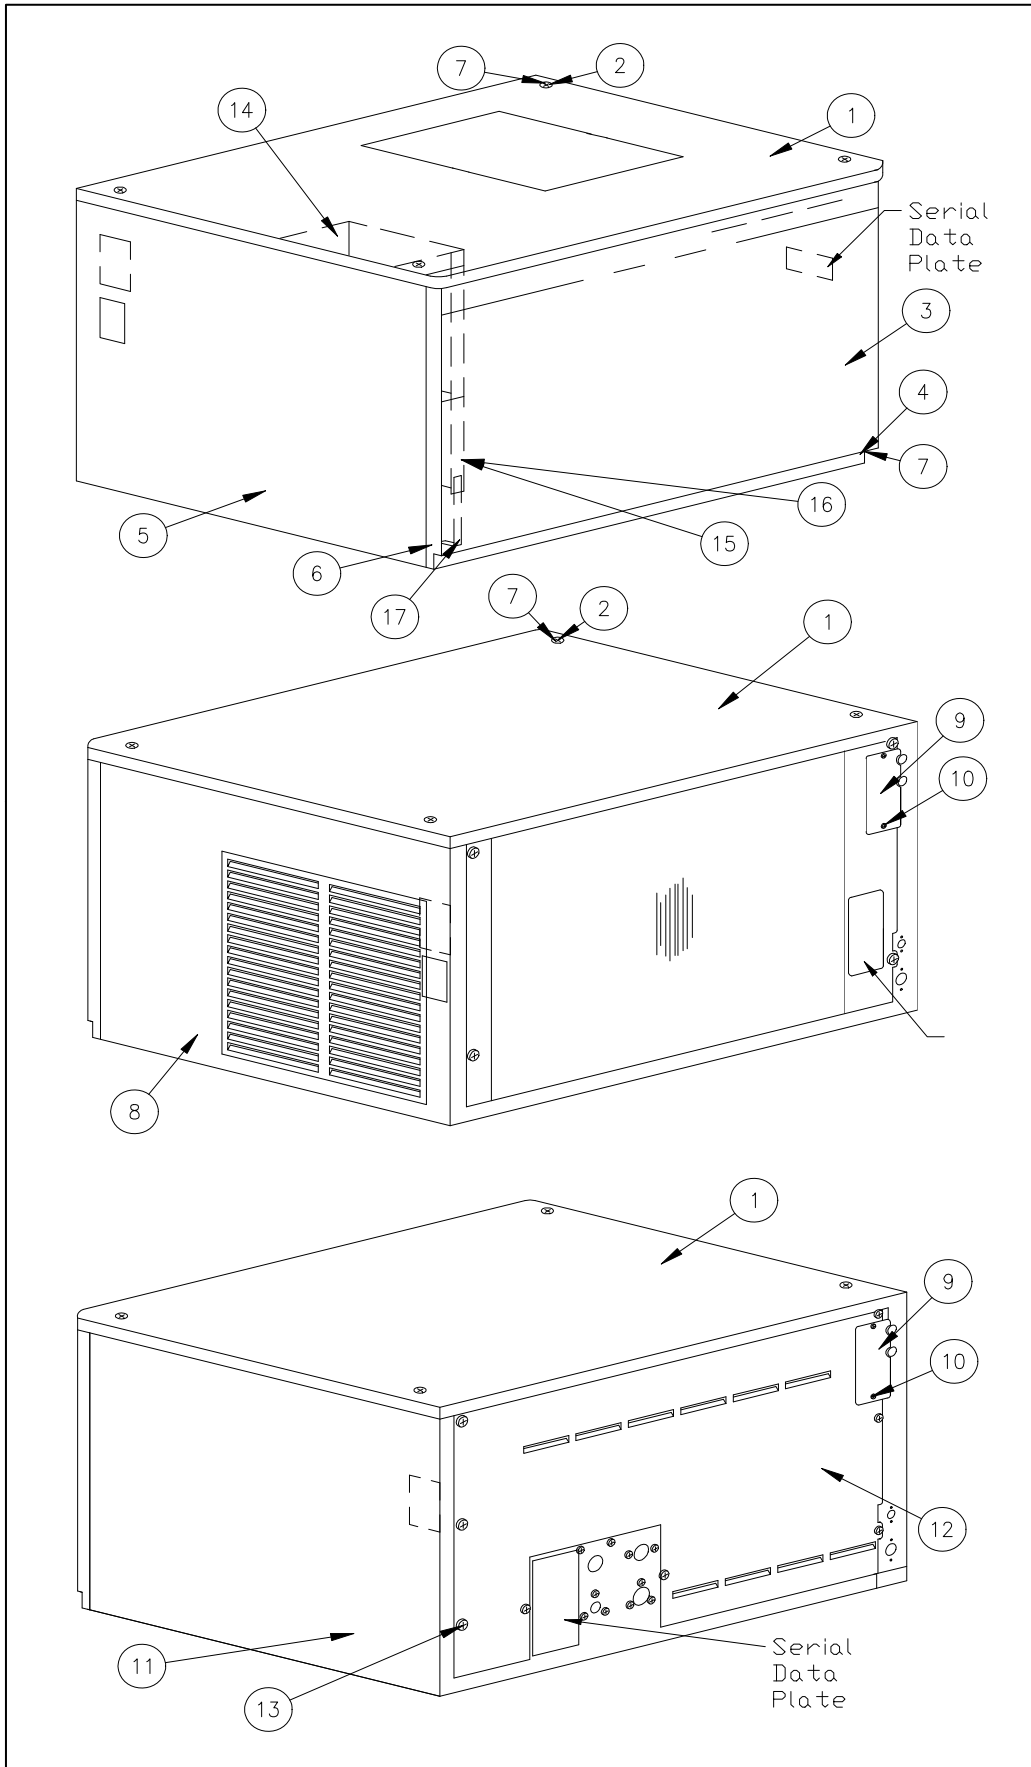

ICE Series Service Parts

Exterior Components

Item	Model Number					Description
No.	ICE0250	ICE0400	ICE0406	ICE0500	ICE0606	
1	2101285-01	2101285-01	2101285-01	2101285-01	2101285-01	*Top Panel NLA
1	2101280-01	2101280-01	2101280-01	2101280-01	2101280-01	*Top Panel-Top Discharge NLA
2	9031098-02	9031098-02	9031098-02	9031098-02	9031098-02	Top Panel Screw
3	2031465-01	2031465-01	2031465-01	2031465-01	2031465-01	*Front Panel NLA
4	9031098-02	9031098-02	9031098-02	9031098-02	9031098-02	Front Panel Screw
5	3021770-01	3021770-01	3021770-01	3021770-01	3021770-01	*LH Side Panel NLA
6	9031046-02	9031046-02	9031046-02	9031046-02	9031046-02	Side Panel Screws
7	9031141-01	9031141-01	9031141-01	9031141-01	9031141-01	Plastic Nut Insert
8	2031468-01	2031468-01	2031468-01	2031468-01	2031468-01	*RH Side Panel-Louvered NLA
9	3012681-01	3012681-01	3012681-01	3012681-01	3012681-01	Junction Box Cover
10	9031046-01	9031046-01	9031046-01	9031046-01	9031046-01	Junction Box Cover Screw
11	3021774-01	3021774-01	3021774-01	3021774-01	3021774-01	*RH Side Panel NLA
12	3021742-01	3021742-01	3021742-01	3021742-01	3021742-01	Rear Panel
13	9031046-01	9031046-01	9031046-01	9031046-01	9031046-01	Rear Panel Screw
14	3012905-01	3012905-01	3012905-01	3012905-01	3012905-01	Control Box Top Cover
15	3012904-01	3012904-01	3012904-01	3012904-01	3012904-01	Control Box Side Cover
16	9031046-01	9031046-01	9031046-01	9031046-01	9031046-01	Control Box Screws
17	3012893-01	3012893-01	3012893-01	3012893-01	3012893-01	Water Trough Support

Item	Model Number			Description
No.	ICE0305	ICE0405	ICE0605	
1	2101285-01	2101285-01	2101285-01	*Top Panel NLA
1	2101280-01	2101280-01	2101280-01	*Top Panel-Top Air NLA
2	9031098-02	9031098-02	9031098-02	Top Panel Screw
3	2031465-01	2031465-01	2031465-01	*Front Panel NLA
4	9031098-02	9031098-02	9031098-02	Front Panel Screw
5	3021770-01	3021770-01	3021770-01	*LH Side Panel NLA
6	9031046-02	9031046-02	9031046-02	Side Panel Screws
7	9031141-01	9031141-01	9031141-01	Plastic Nut Insert
8	2031468-01	2031468-01	2031468-01	*RH Panel-Louvered NLA
9	3012681-01	3012681-01	3012681-01	Junction Box Cover
10	9031046-01	9031046-01	9031046-01	Junction Box Cover Screw
11	3021774-01	3021774-01	3021774-01	*RH Side Panel NLA
12	3021742-01	3021742-01	3021742-01	Rear Panel
13	9031046-01	9031046-01	9031046-01	Rear Panel Screw
14	3012905-01	3012905-01	3012905-01	Control Box Top Cover
15	3012904-01	3012904-01	3012904-01	Control Box Side Cover
16	9031046-01	9031046-01	9031046-01	Control Box Screws
17	3012893-01	3012893-01	3012893-01	Water Trough Support

*Note: Cabinet Panels are NO LONGER AVAILABLE